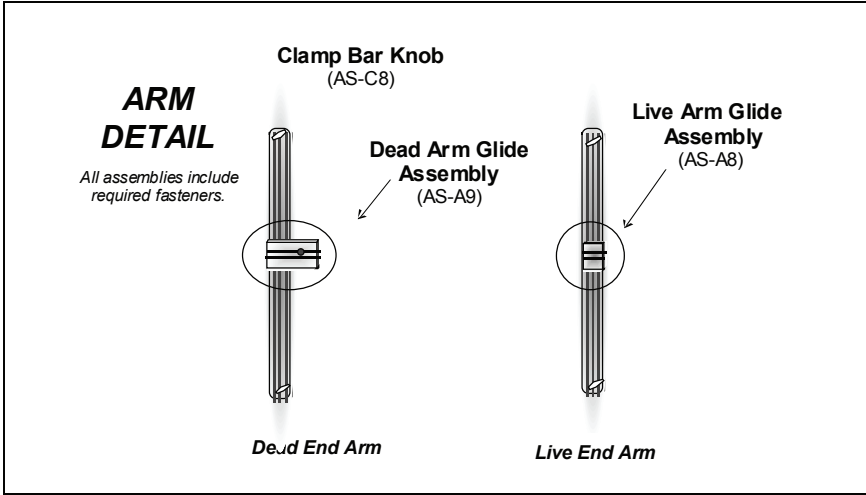

GROUND MOUNT BANNER FRAME

4 x 8 MODEL

Replacement Parts Guide

Single Accent Flag
Set of 2 Accent Flags
Specify colors

Replacement Nuts & Bolts
For assembling Legs & Strongback (BAG-10)

To Order Call Toll-Free 1-800-386-9767
 FAX: 410-641-1092 Int'l 410-641-1090 www.voxpopms.com