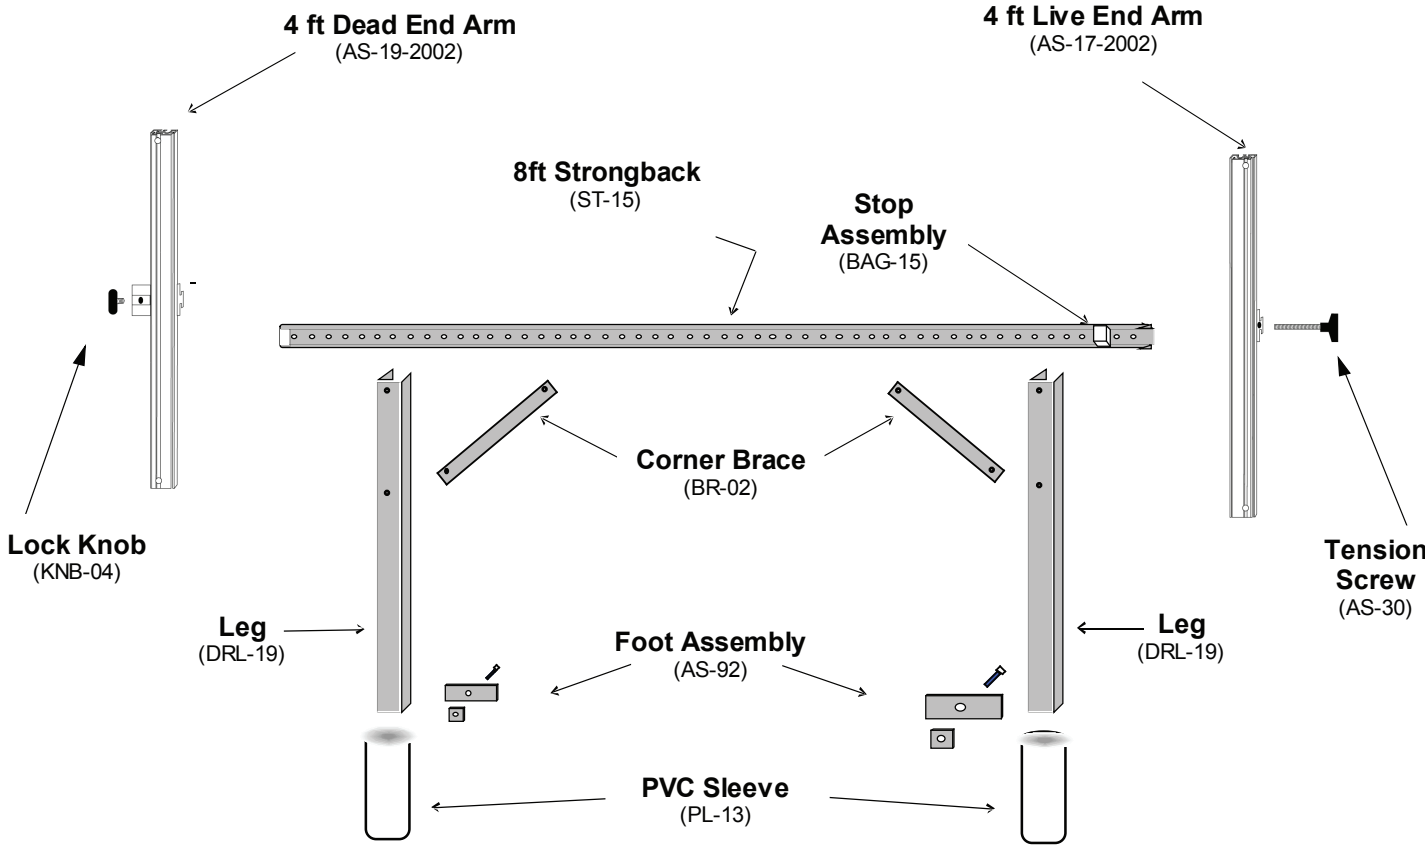

GROUND MOUNT BANNER FRAME

4 x 8 MODEL

Replacement Parts Guide

Single Accent Flag
Set of 2 Accent Flags
Specify colors

Replacement Nuts & Bolts
For assembling Legs & Strongback (BAG-10)

To Order Call Toll-Free 1-800-386-9767
 FAX: 410-641-1092 Int'l 410-641-1090 www.voxpopms.com