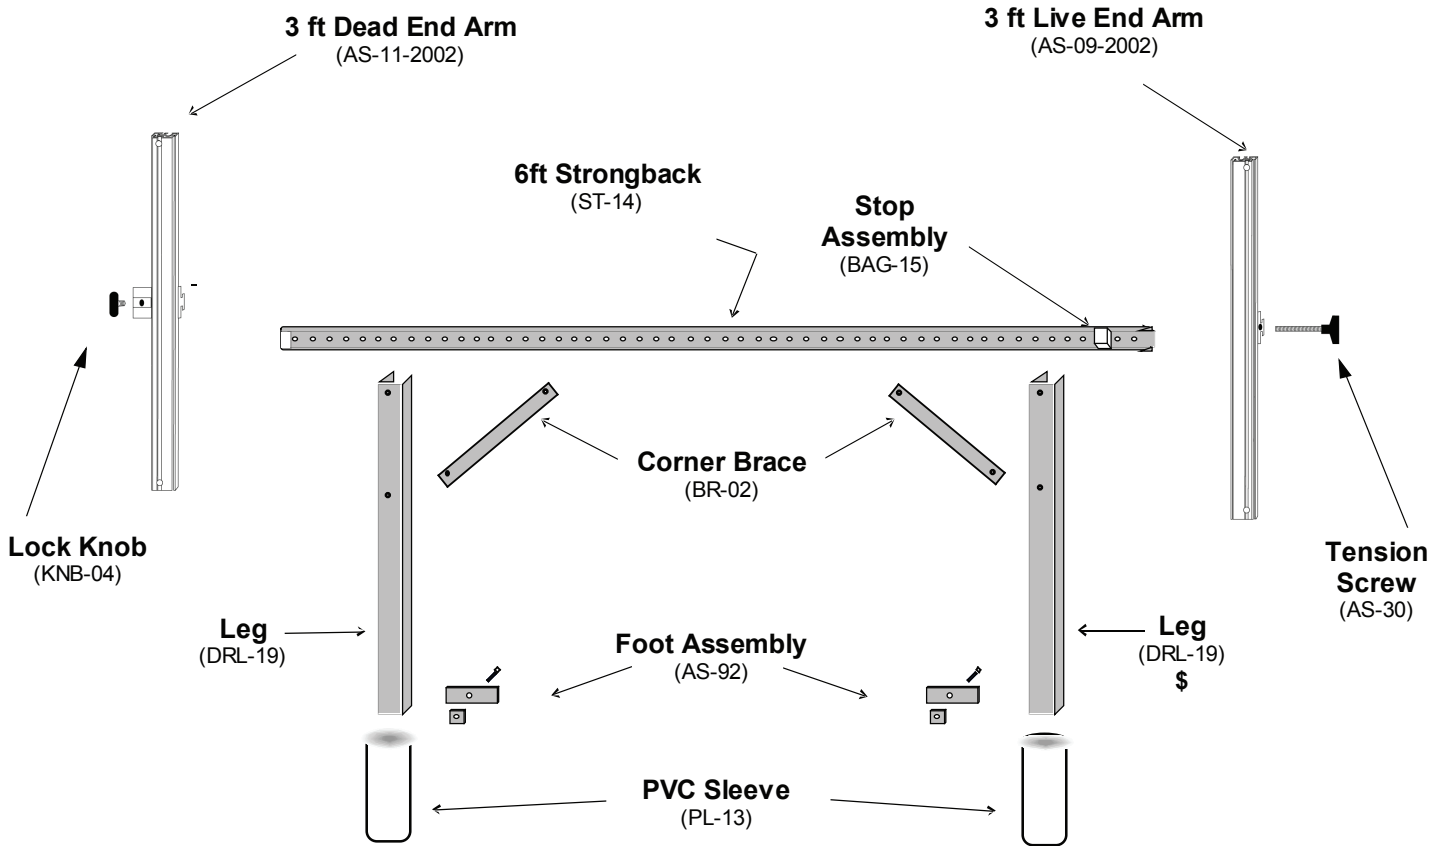

# GROUND MOUNT BANNER FRAME 3 x 6 MODEL Replacement Parts Guide

**Replacement Nuts & Bolts**  
For assembling Legs & Strongback (BAG-10)

To Order Call Toll-Free 1-800-386-9767  
FAX: 410-641-1092 Int'l 410-641-1090 [www.voxpopms.com](http://www.voxpopms.com)