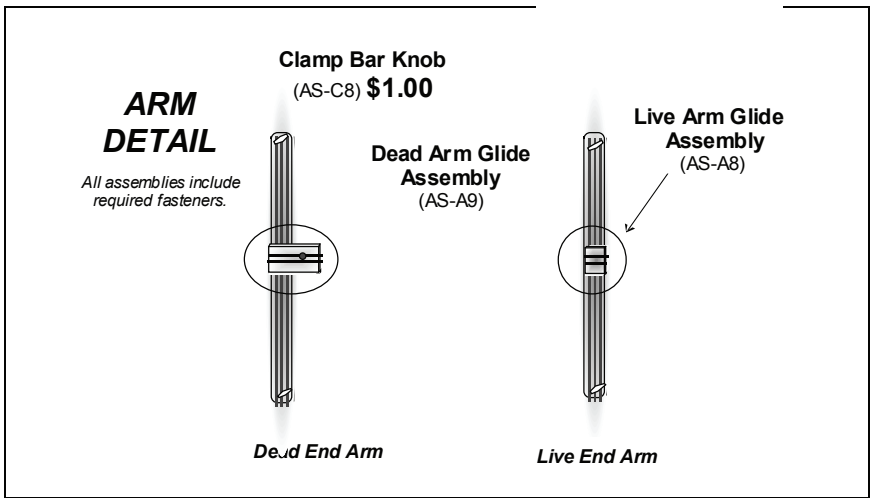

# GROUND MOUNT BANNER FRAME 3 x 6 MODEL Replacement Parts Guide

**Replacement Nuts & Bolts**  
For assembling Legs & Strongback (BAG-10)

To Order Call Toll-Free 1-800-386-9767  
FAX: 410-641-1092 Int'l 410-641-1090 [www.voxpopms.com](http://www.voxpopms.com)