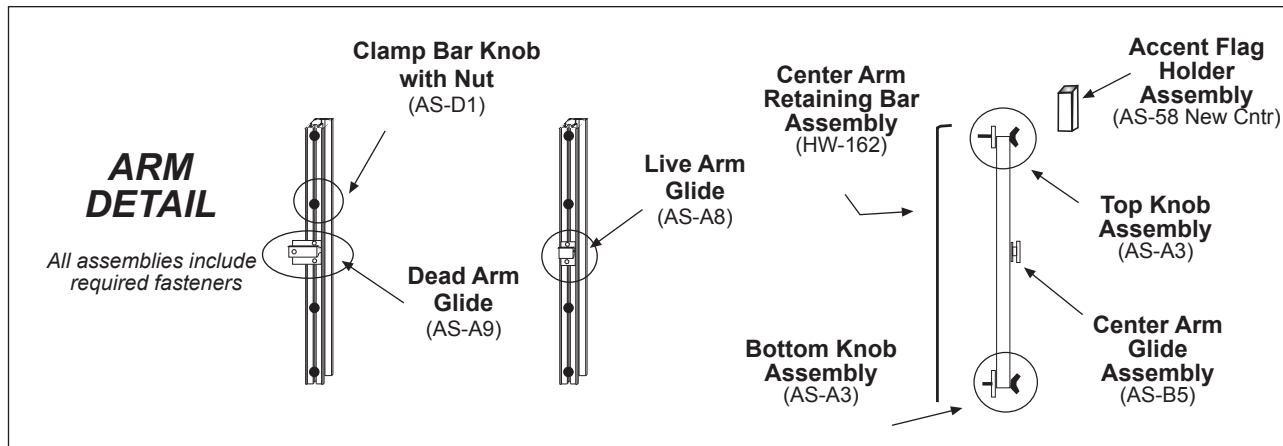

TopLine Banner Frame - 3 x 12 Model Replacement Parts Guide

3 ft Dead End Arm
(AS-11-2002)

3 ft Live End Arm
(AS-09-2002)

6 ft Strongback
(ST-14)

Stop
Assembly
(BAG-15)

Lock Knob
(KNB-04)

16" Connector Piece
(ST-04)

Tension Screw
(AS-30)

3 ft. Center Arm
(AS-07)

4 ft Outside Leg
(DRL-01)

Corner
Brace
(BR-02)

Leg Mounting
Bracket
(BR-01)

Fastener Bags - Nuts Bolts & Screws

- Screw Bag - mount Legs to wall (Bag-01)
- Fasteners Bag - bolt Legs to Strongback (Bag-10)
- Fasteners Bag - bolt Leg Brackets to Leg (Bag-08)
- Fasteners Bag - Connctr Pc to Strongback (Bag-22)