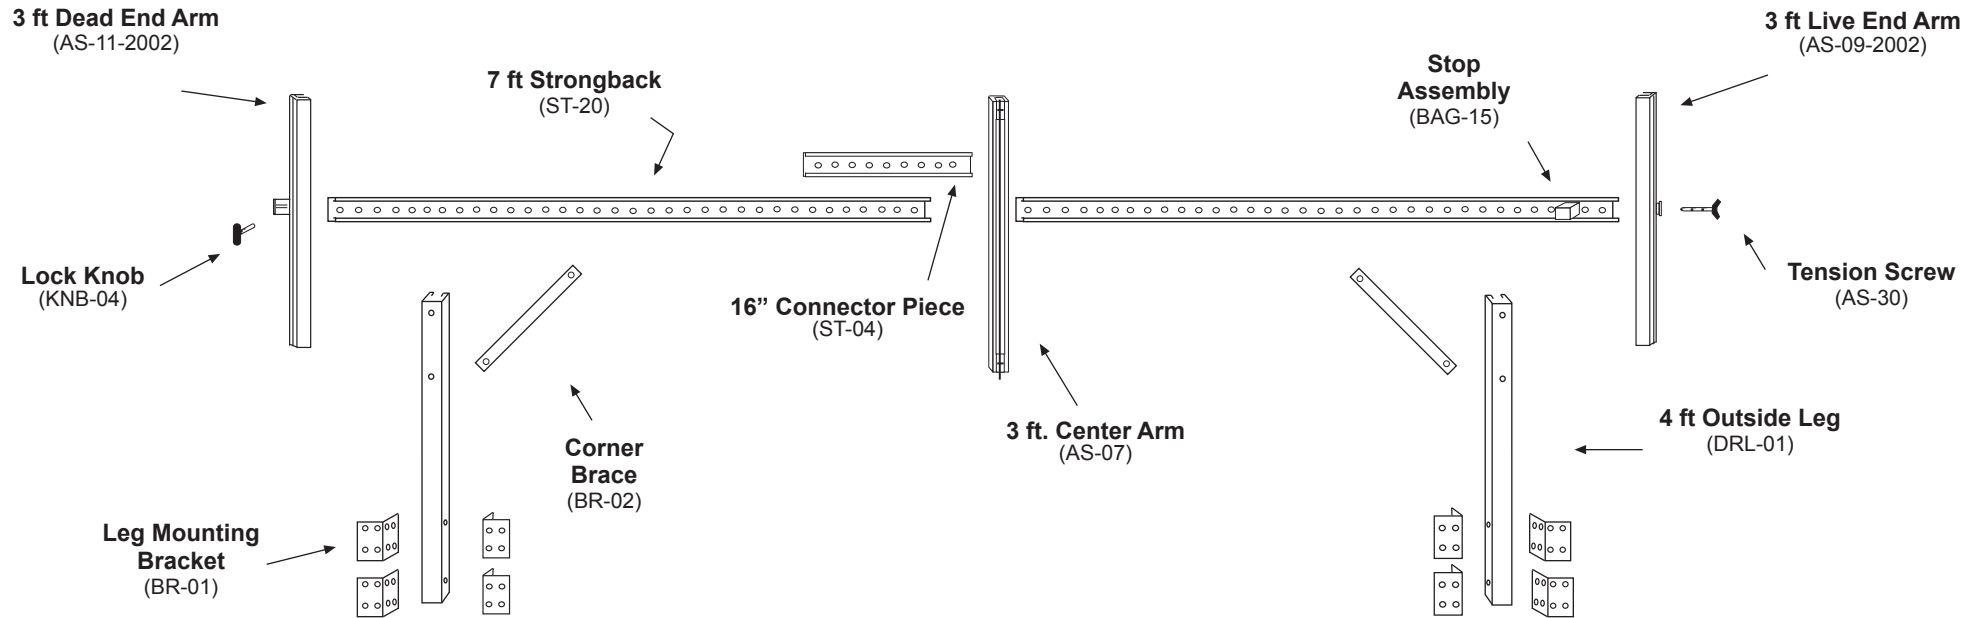

TopLine Banner Frame - 3 x 14 Model Replacement Parts Guide & Price List

Fastener Bags - Nuts Bolts & Screws

- Screw Bag - mount Legs to wall (Bag-01) **\$3.50**
- Fasteners Bag - bolt Legs to Strongback (Bag-10) **\$2.50**
- Fasteners Bag - bolt Leg Brackets to Leg (Bag-08) **\$4.50**
- Fasteners Bag - Connctr Pc to Strongback(Bag-22) **\$1.50**