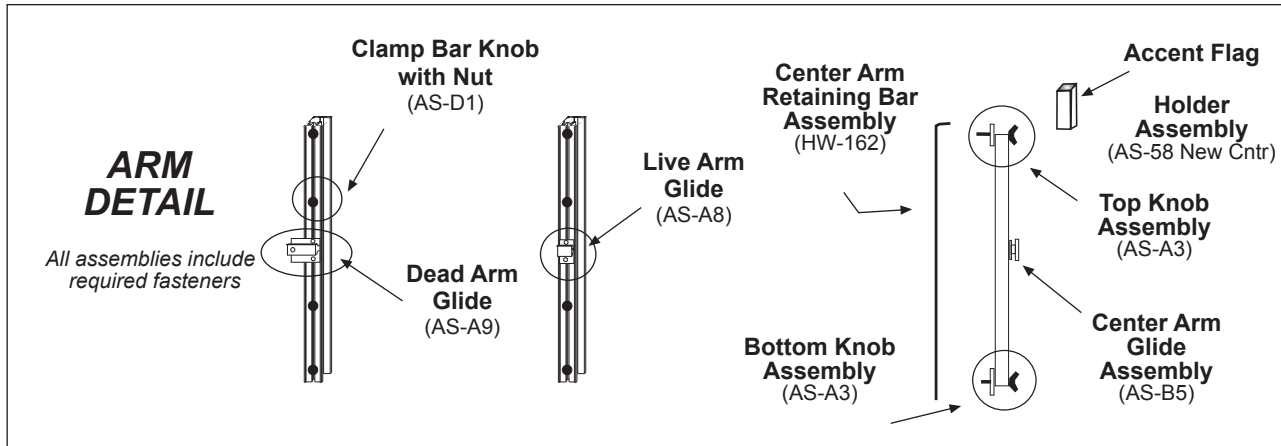

# TopLine Banner Frame - 3 x 16 Model Replacement Parts Guide

- Fastener Bags - Nuts Bolts & Screws**
- Screw Bag - mount Legs to wall (Bag-01)
  - Fasteners Bag - bolt Legs to Strongback (Bag-10)
  - Fasteners Bag - bolt Leg Brackets to Leg (Bag-08)
  - Master Fastener Bag - 2 of Above and 1 Bag-15 (Bag-MM)