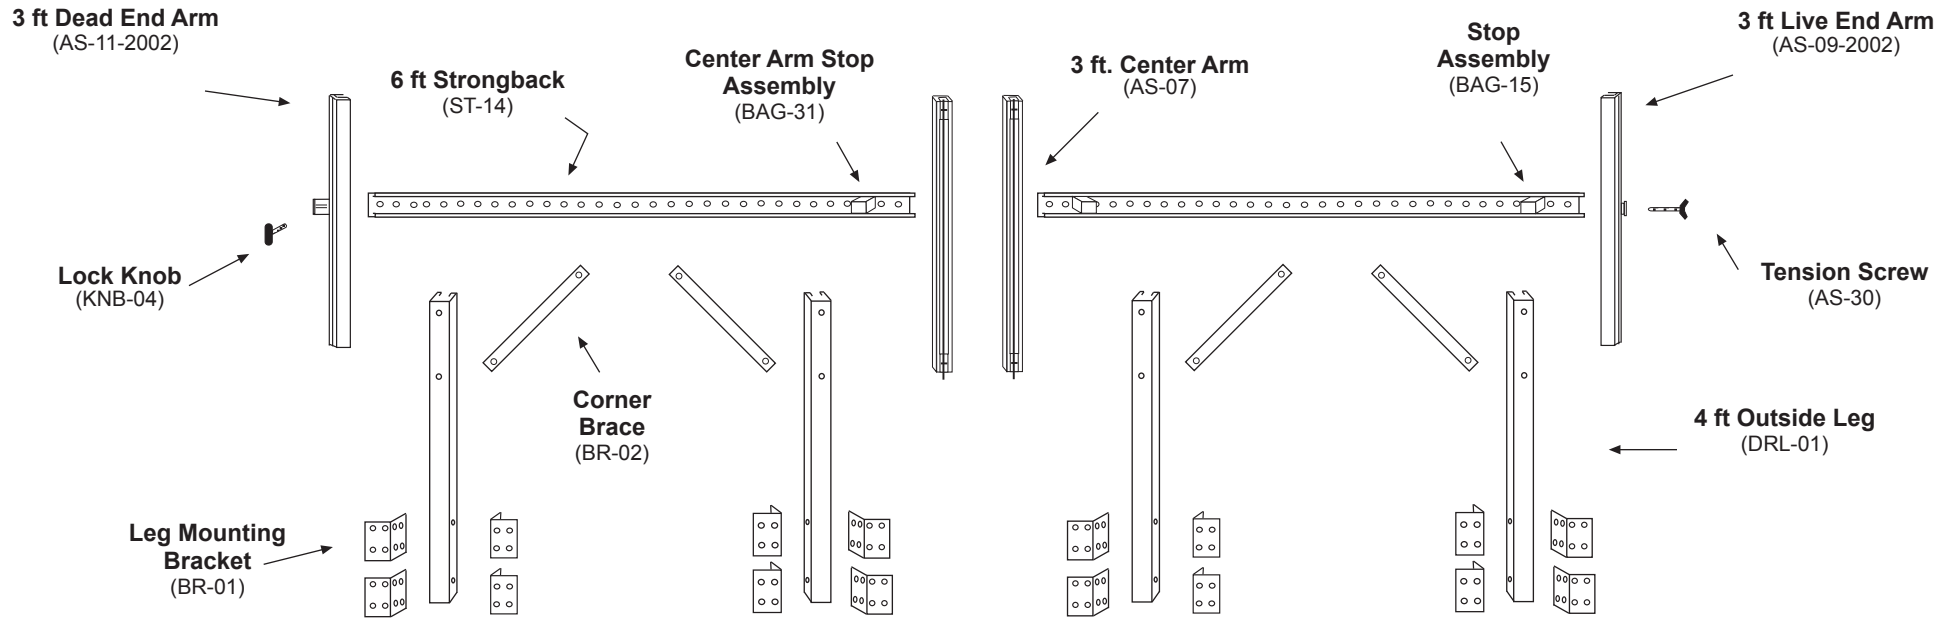

# TopLine Banner Frame - 3 x 16 Model Replacement Parts Guide

- Fastener Bags - Nuts Bolts & Screws**
- Screw Bag - mount Legs to wall (Bag-01)
  - Fasteners Bag - bolt Legs to Strongback (Bag-10)
  - Fasteners Bag - bolt Leg Brackets to Leg (Bag-08)
  - Master Fastener Bag - 2 of Above and 1 Bag-15 (Bag-MM)