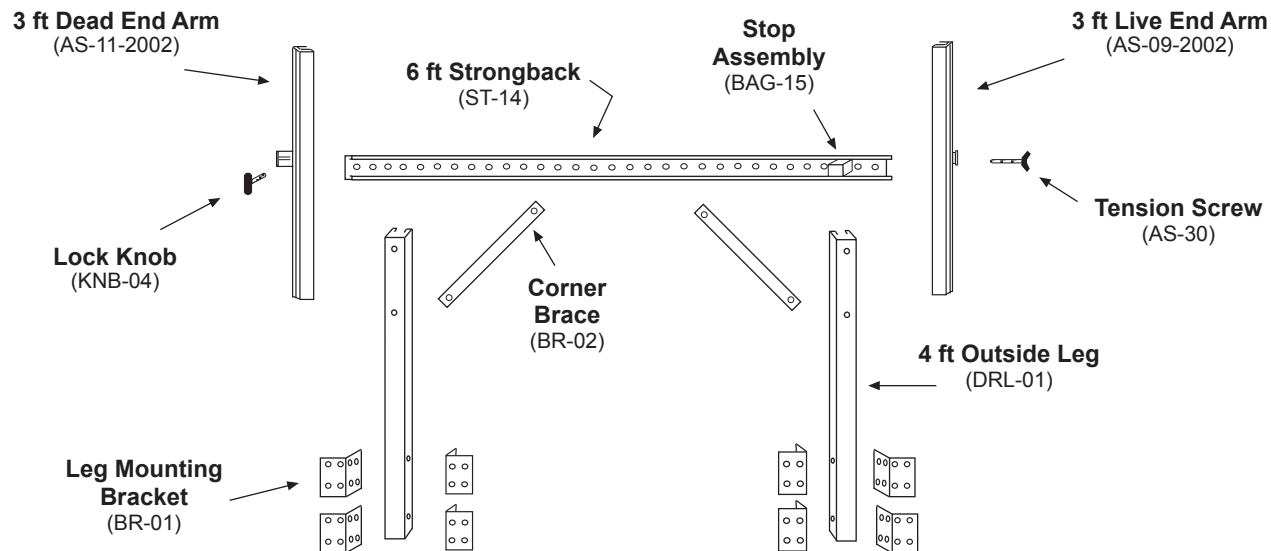

# TopLine Banner Frame - 3 x 6 Model Replacement Parts Guide & Price List

Single Accent Flag    Set of 2 Accent Flags

### Fastener Bags - Nuts Bolts & Screws

- Screw Bag - mount Legs to wall (Bag-01)
- Fasteners Bag - bolt Legs to Strongback (Bag-10)
- Fasteners Bag - bolt Leg Brackets to Leg (Bag-08)