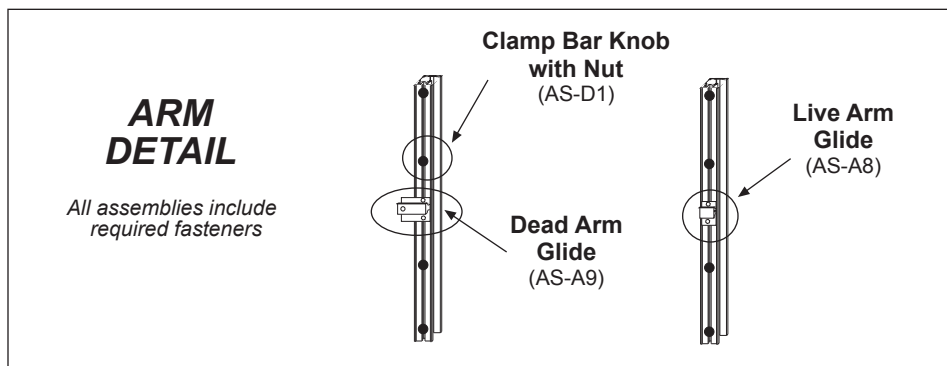

TopLine Banner Frame - 3 x 8 Model Replacement Parts Guide

Fastener Bags - Nuts Bolts & Screws

- Screw Bag - *mount Legs to wall (Bag-01)*
- Fasteners Bag - *bolt Legs to Strongback (Bag-10)*
- Fasteners Bag - *bolt Leg Brackets to Leg (Bag-08)*