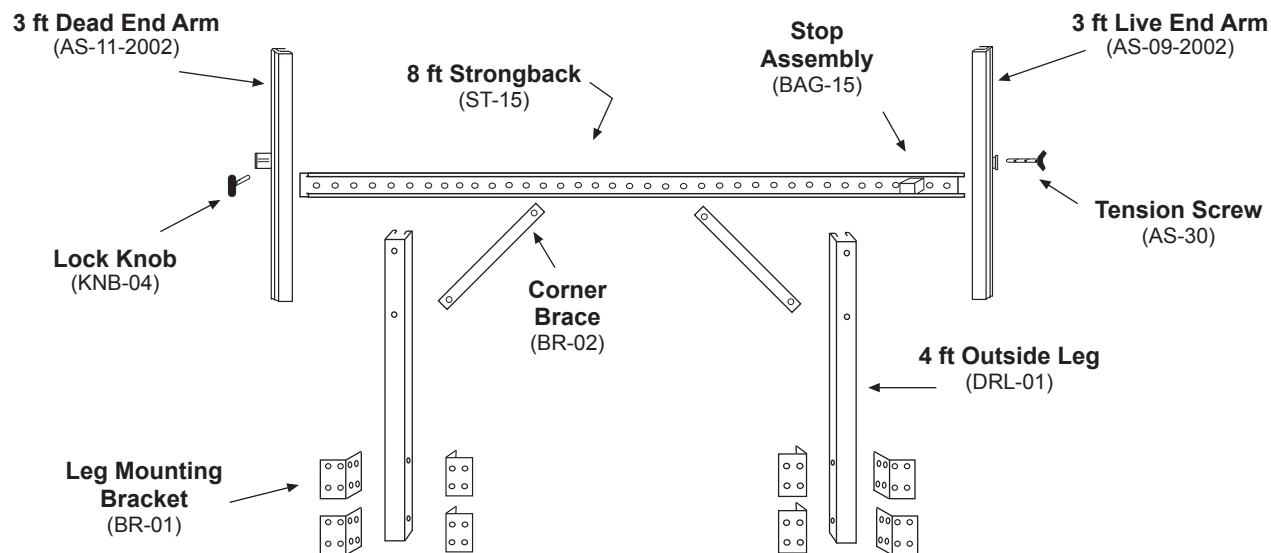

TopLine Banner Frame - 3 x 8 Model Replacement Parts Guide

Fastener Bags - Nuts Bolts & Screws

- Screw Bag - *mount Legs to wall (Bag-01)*
- Fasteners Bag - *bolt Legs to Strongback (Bag-10)*
- Fasteners Bag - *bolt Leg Brackets to Leg (Bag-08)*