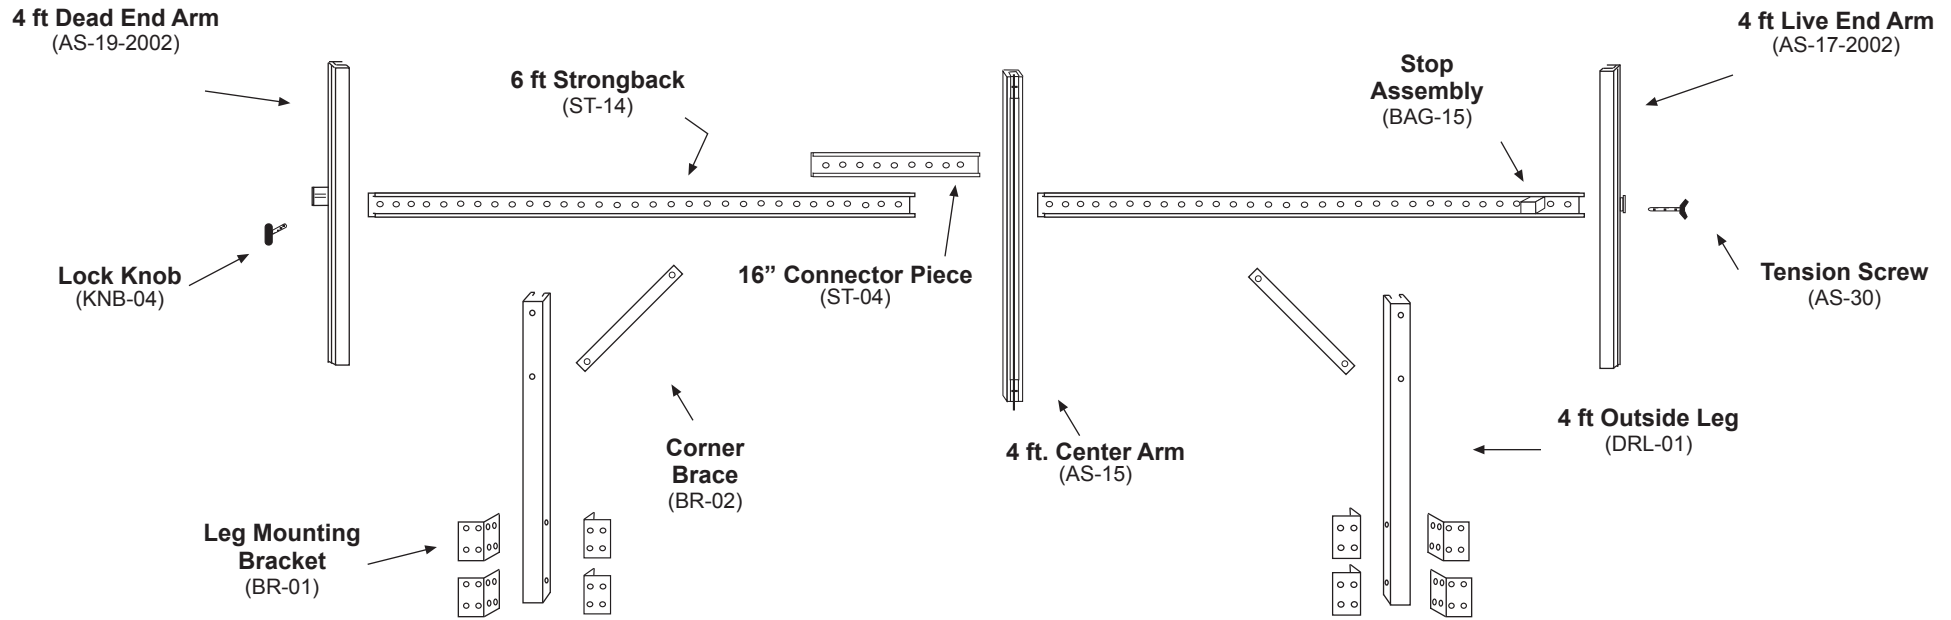

# TopLine Banner Frame - 4 x 12 Model Replacement Parts Guide

**Fastener Bags - Nuts Bolts & Screws**

Screw Bag - mount Legs to wall (Bag-01)

Fasteners Bag - bolt Legs to Strongback (Bag-10)

Fasteners Bag - bolt Leg Brackets to Leg (Bag-08)

Fasteners Bag - Connctr Pc to Strongback (Bag-22)