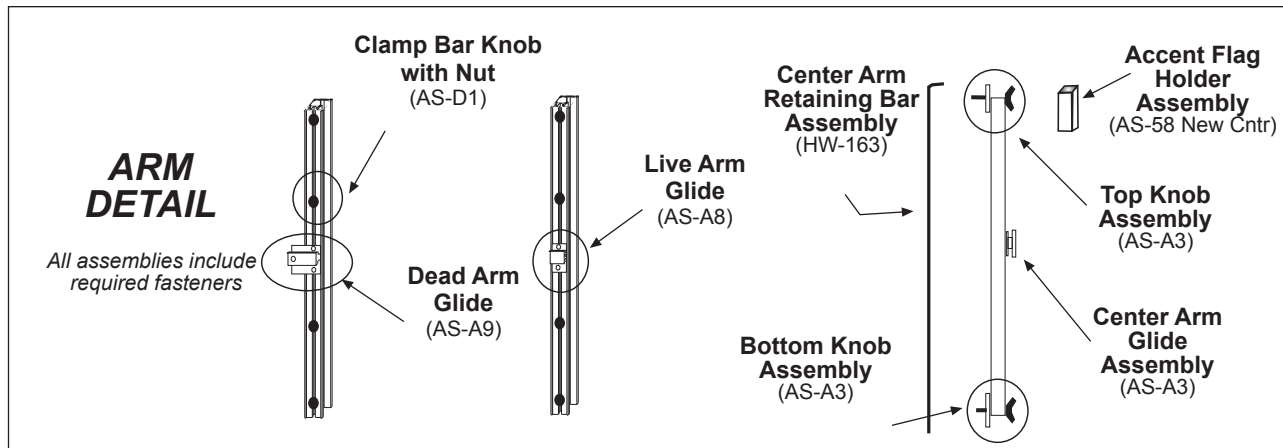

# TopLine Banner Frame - 4 x 12 Model Replacement Parts Guide

**Fastener Bags - Nuts Bolts & Screws**

Screw Bag - mount Legs to wall (Bag-01)

Fasteners Bag - bolt Legs to Strongback (Bag-10)

Fasteners Bag - bolt Leg Brackets to Leg (Bag-08)

Fasteners Bag - Connctr Pc to Strongback (Bag-22)