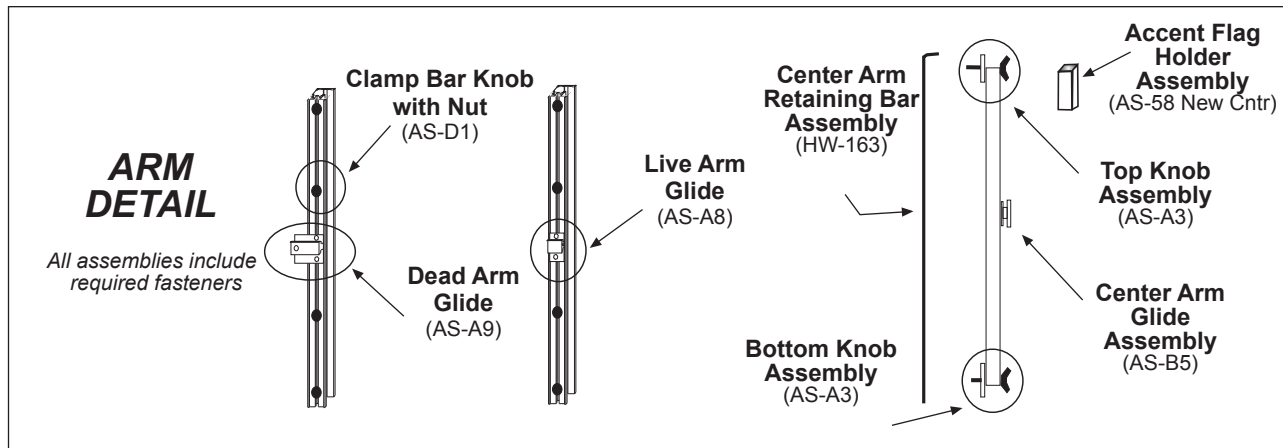

# TopLine Banner Frame - 4 x 14 Model Replacement Parts Guide & Price List

### Fastener Bags - Nuts Bolts & Screws

- Screw Bag - mount Legs to wall (Bag-01)
- Fasteners Bag - bolt Legs to Strongback (Bag-10)
- Fasteners Bag - bolt Leg Brackets to Leg (Bag-08)
- Fasteners Bag - Connctr Pc to Strongback (Bag-22)