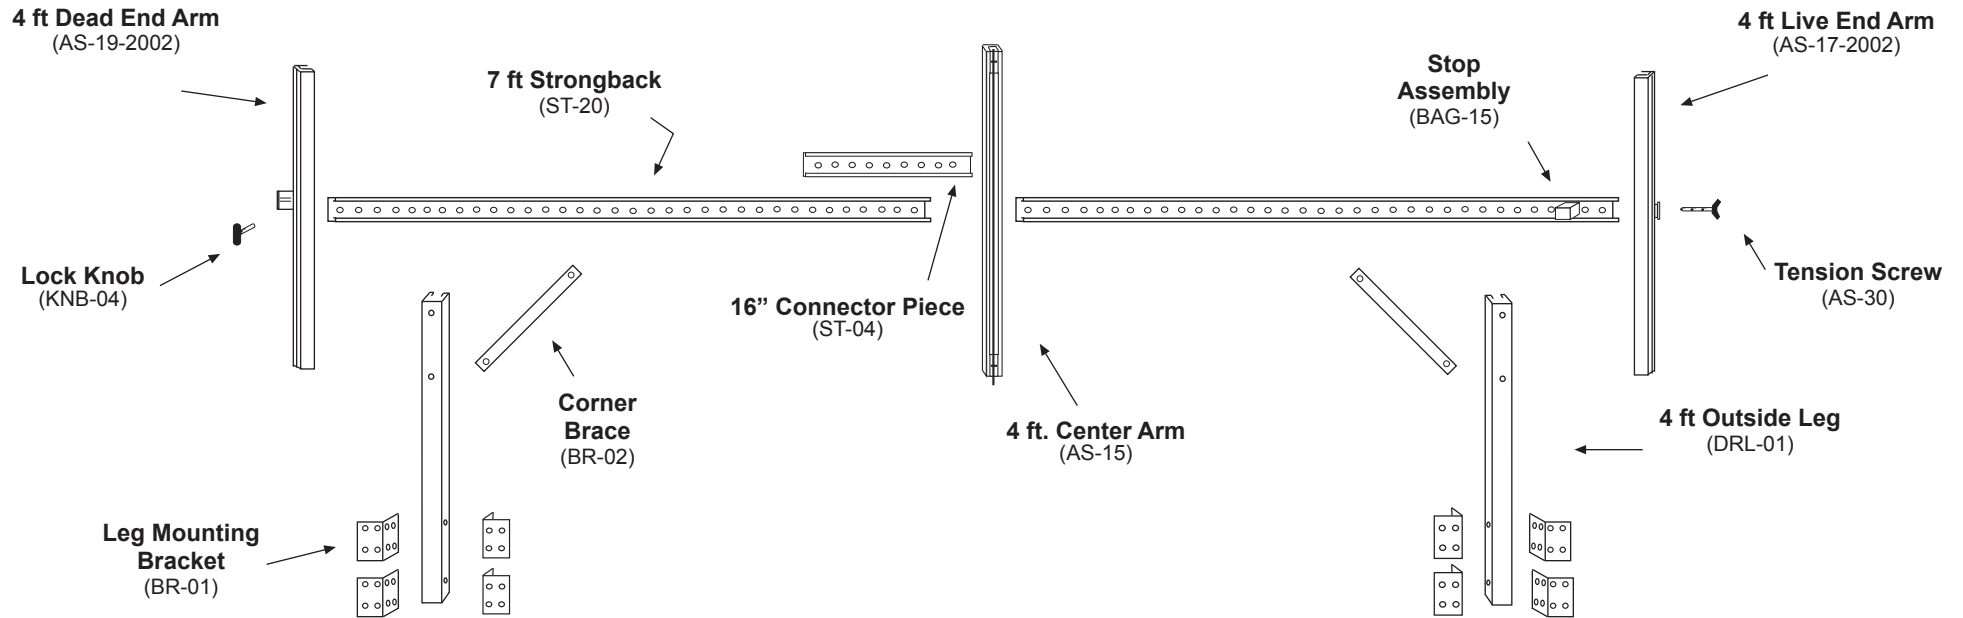

# TopLine Banner Frame - 4 x 14 Model Replacement Parts Guide & Price List

### Fastener Bags - Nuts Bolts & Screws

- Screw Bag - mount Legs to wall (Bag-01)
- Fasteners Bag - bolt Legs to Strongback (Bag-10)
- Fasteners Bag - bolt Leg Brackets to Leg (Bag-08)
- Fasteners Bag - Connctr Pc to Strongback (Bag-22)