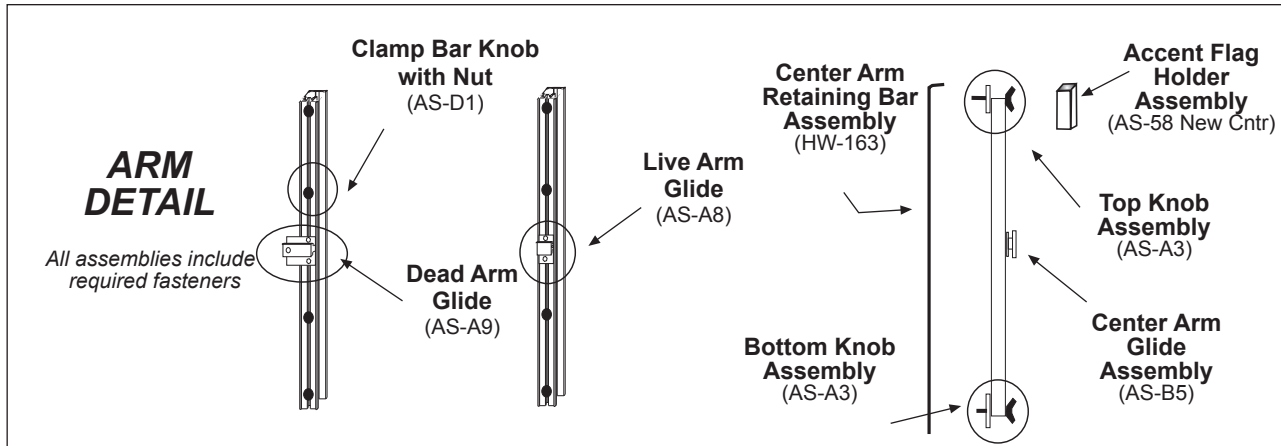

# TopLine Banner Frame - 4 x 15 Model Replacement Parts Guide

- Fastener Bags - Nuts Bolts & Screws**
- Screw Bag - mount Legs to wall (Bag-01)
  - Fasteners Bag - bolt Legs to Strongback (Bag-10)
  - Fasteners Bag - bolt Leg Brackets to Leg (Bag-08)
  - Master Fastener Bag - 2 of Above and 1 Bag-15 (Bag-MM)