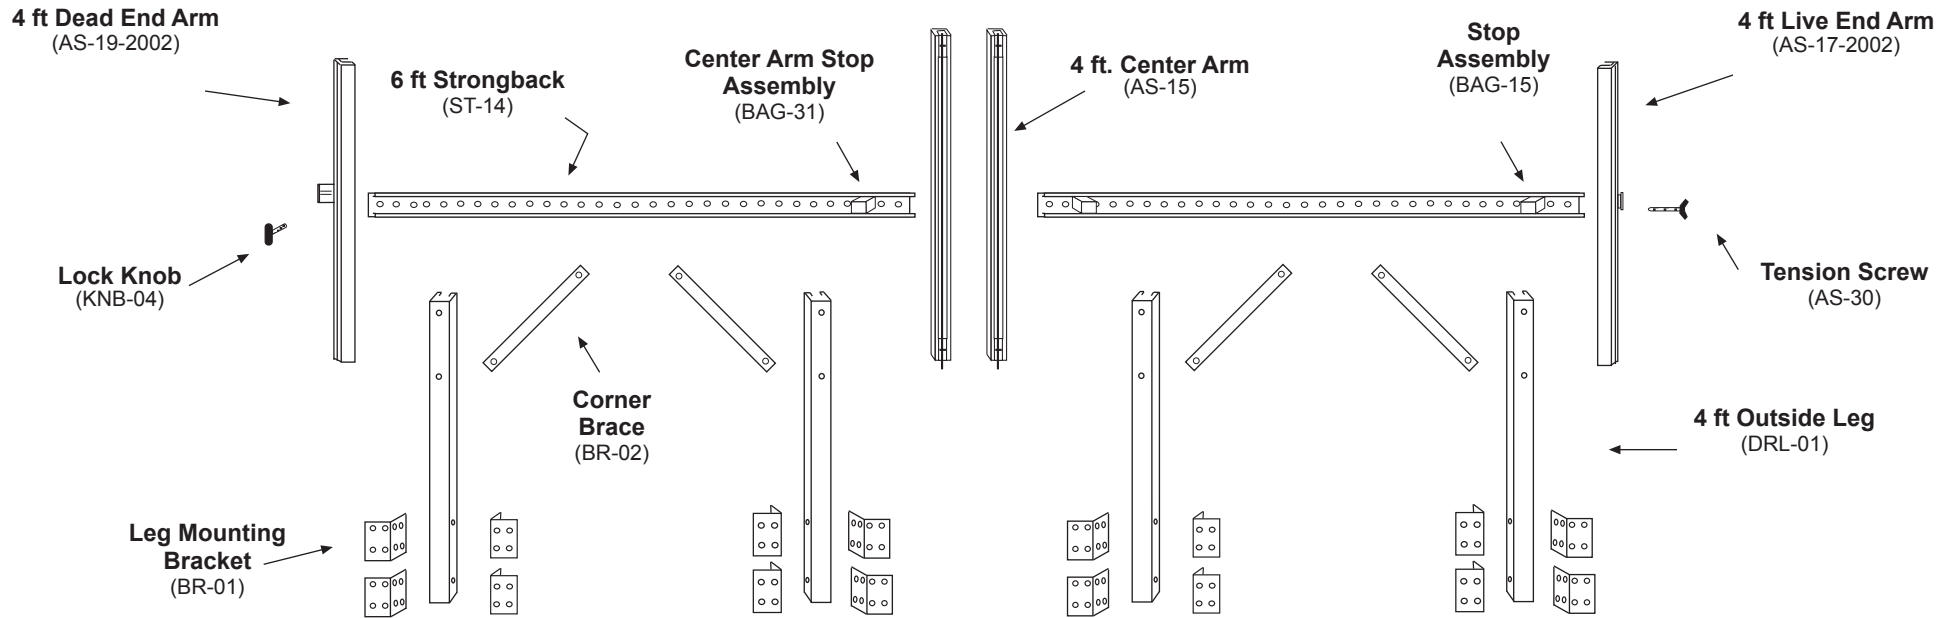

# TopLine Banner Frame - 4 x 15 Model Replacement Parts Guide

- Fastener Bags - Nuts Bolts & Screws**
- Screw Bag - mount Legs to wall (Bag-01)
  - Fasteners Bag - bolt Legs to Strongback (Bag-10)
  - Fasteners Bag - bolt Leg Brackets to Leg (Bag-08)
  - Master Fastener Bag - 2 of Above and 1 Bag-15 (Bag-MM)