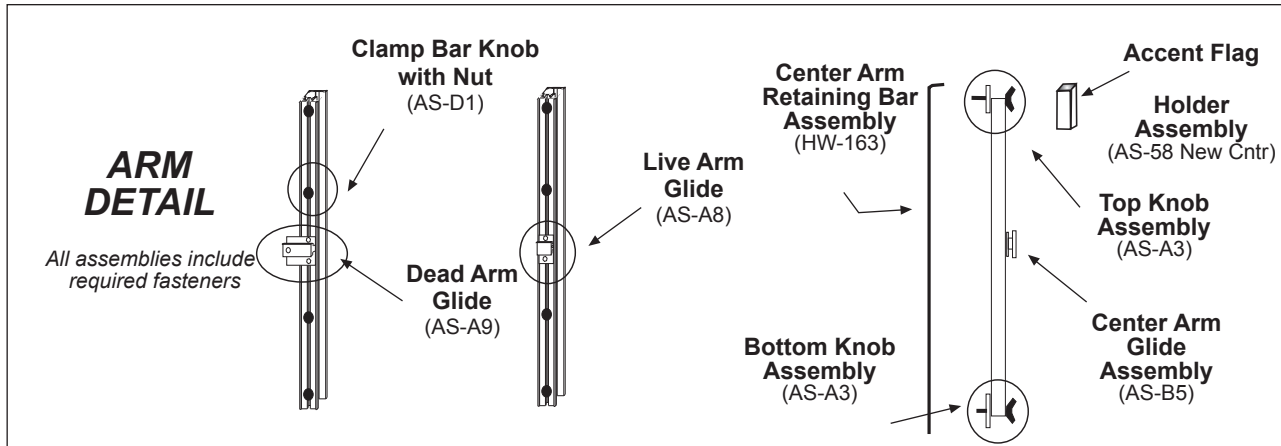

TopLine Banner Frame - 4 x 16 Model Replacement Parts Guide

- Fastener Bags - Nuts Bolts & Screws**
- Screw Bag - mount Legs to wall (Bag-01)
 - Fasteners Bag - bolt Legs to Strongback (Bag-10)
 - Fasteners Bag - bolt Leg Brackets to Leg (Bag-08)
 - Master Fastener Bag - 2 of Above and 1 Bag-15 (Bag-MM)