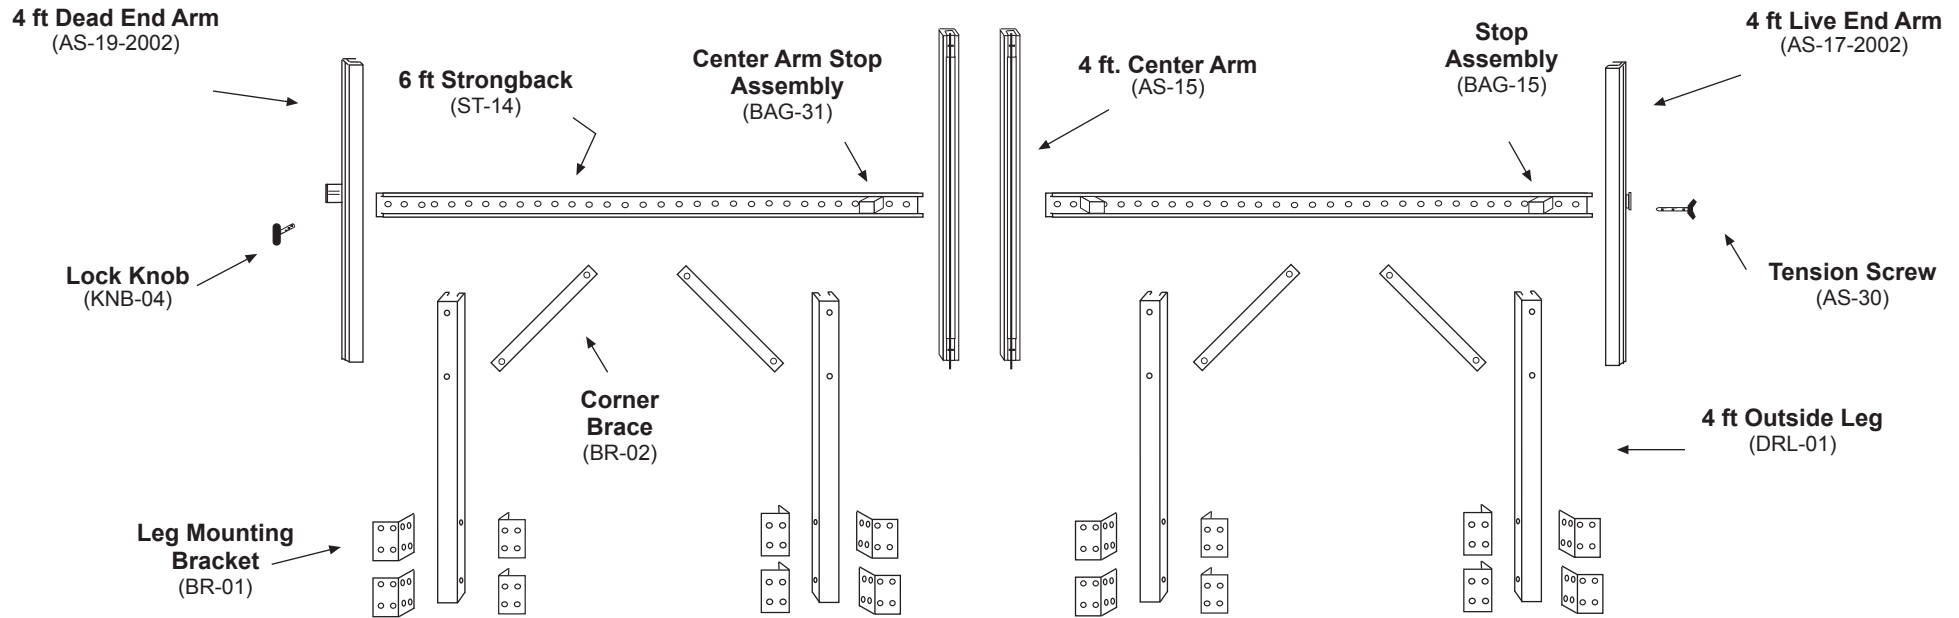

TopLine Banner Frame - 4 x 16 Model Replacement Parts Guide

- Fastener Bags - Nuts Bolts & Screws**
- Screw Bag - mount Legs to wall (Bag-01)
 - Fasteners Bag - bolt Legs to Strongback (Bag-10)
 - Fasteners Bag - bolt Leg Brackets to Leg (Bag-08)
 - Master Fastener Bag - 2 of Above and 1 Bag-15 (Bag-MM)