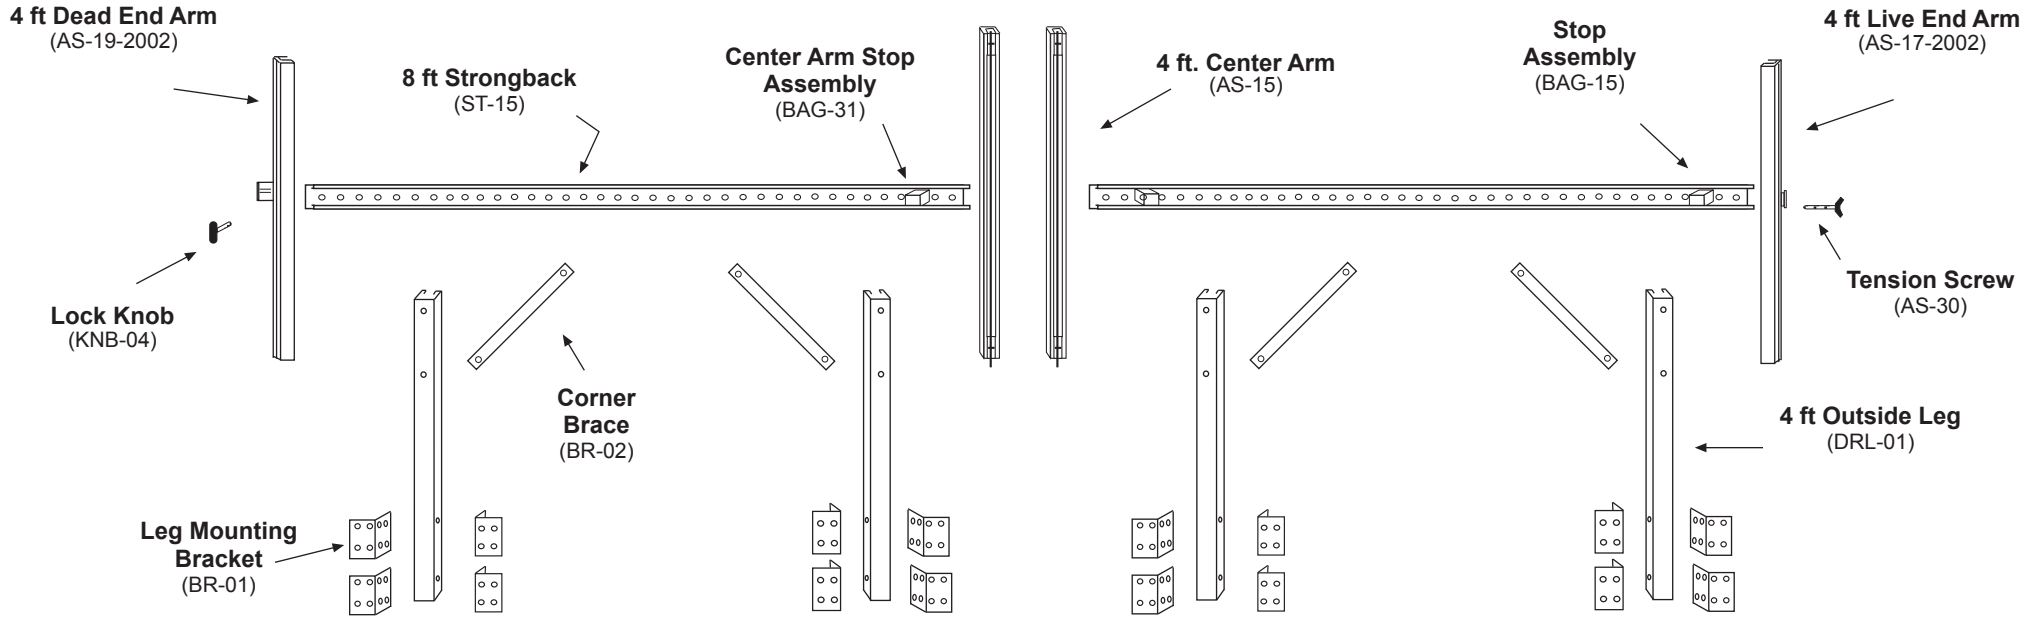

TopLine Banner Frame - 4 x 20 Model Replacement Parts Guide

Fastener Bags - Nuts Bolts & Screws

- Screw Bag - mount Legs to wall (Bag-01)
- Fasteners Bag - bolt Legs to Strongback (Bag-10)
- Fasteners Bag - bolt Leg Brackets to Leg (Bag-08)
- Master Fastener Bag - 2 of Above and 1 Bag-15 (Bag-MM)