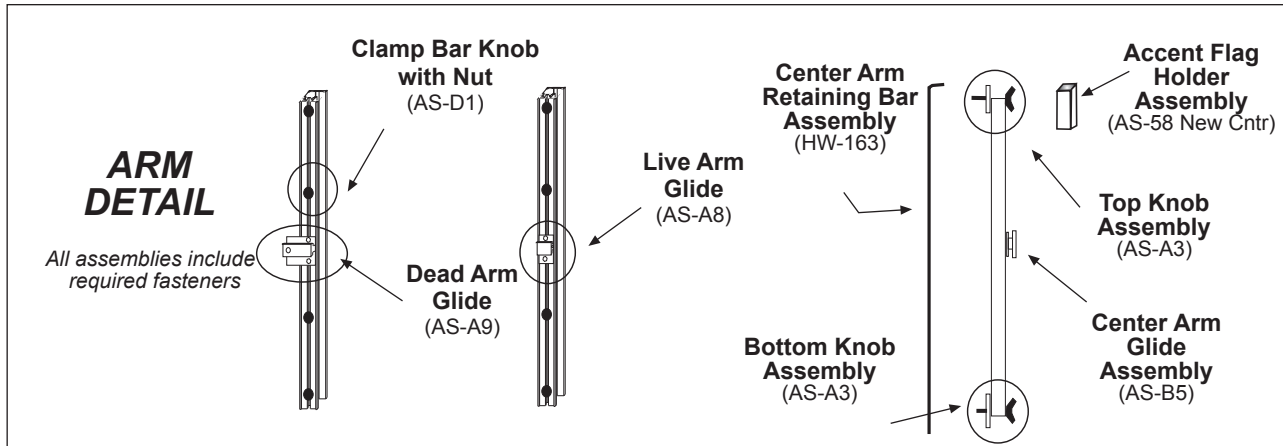

TopLine Banner Frame - 4 x 20 Model Replacement Parts Guide

Fastener Bags - Nuts Bolts & Screws

- Screw Bag - mount Legs to wall (Bag-01)
- Fasteners Bag - bolt Legs to Strongback (Bag-10)
- Fasteners Bag - bolt Leg Brackets to Leg (Bag-08)
- Master Fastener Bag - 2 of Above and 1 Bag-15 (Bag-MM)