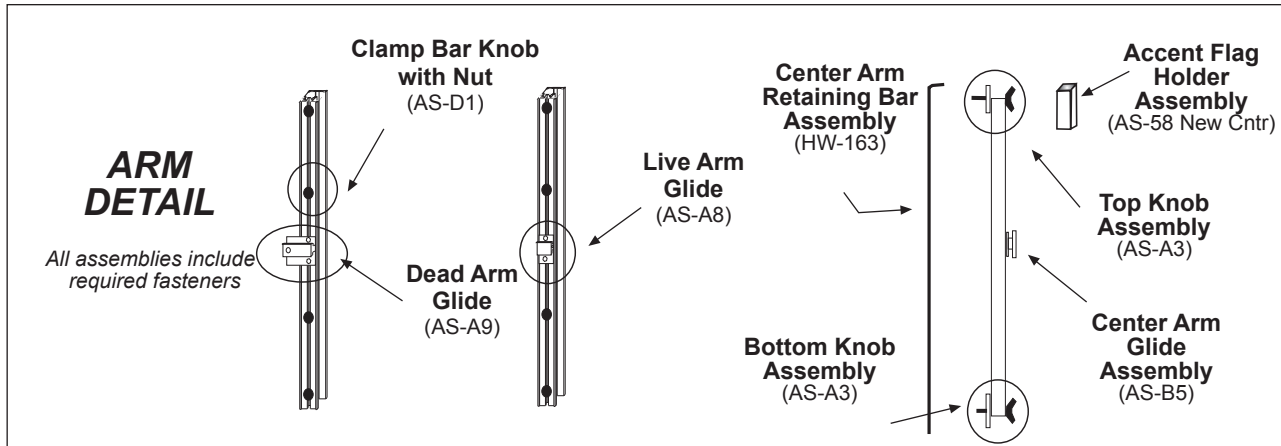

# TopLine Banner Frame - 4 x 24 Model Replacement Parts Guide & Price List

## Fastener Bags - Nuts Bolts & Screws

- Screw Bag - mount Legs to wall (Bag-01)
- Fasteners Bag - bolt Legs to Strongback (Bag-10)
- Fasteners Bag - bolt Leg Brackets to Leg (Bag-08)
- Master Fastener Bag - 2 of Above and 1 Bag-15 (Bag-MM)