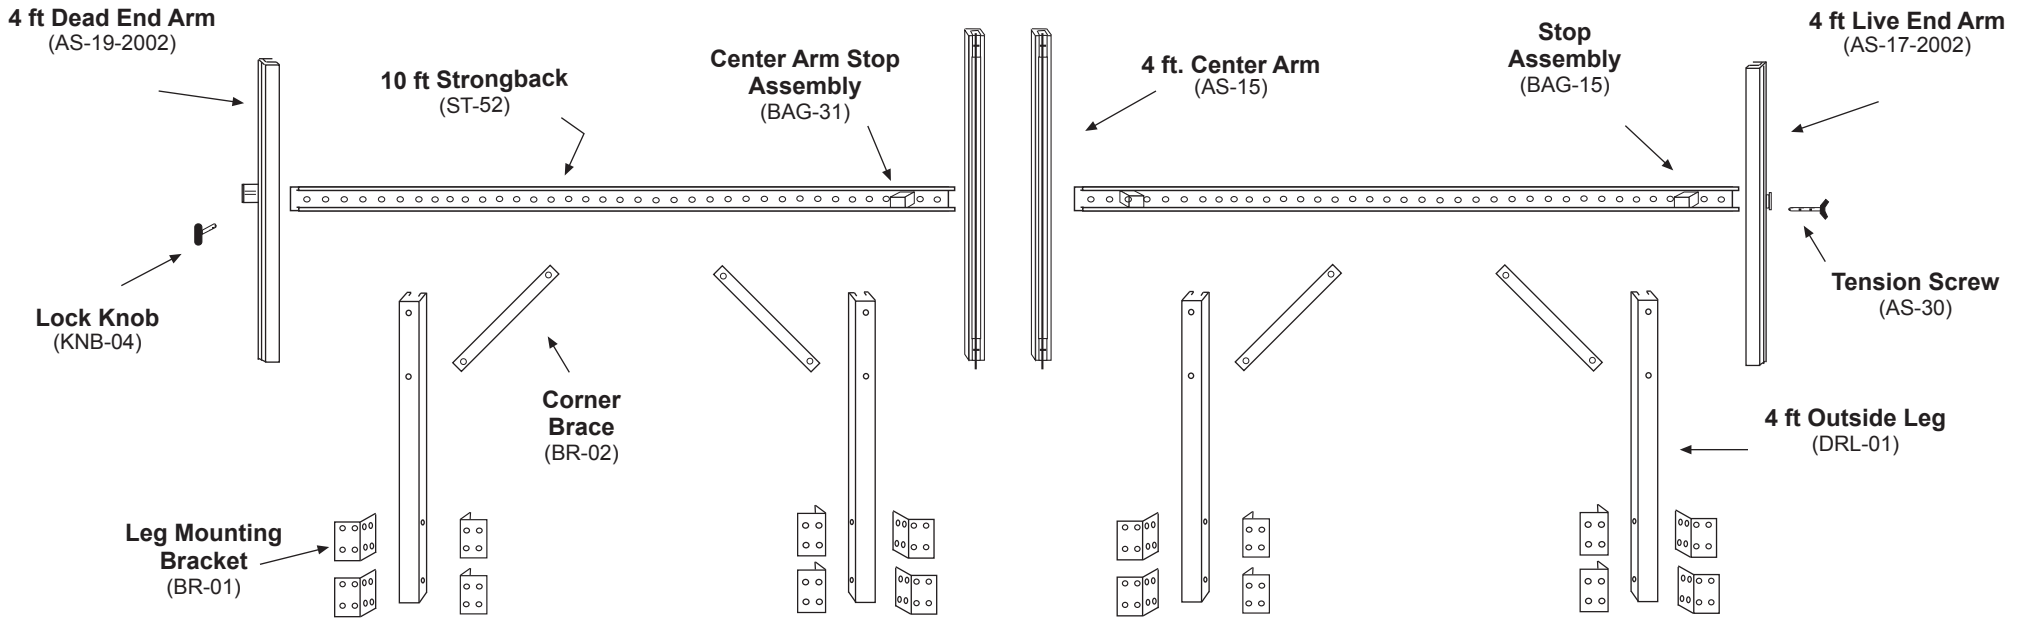

# TopLine Banner Frame - 4 x 24 Model Replacement Parts Guide & Price List

## Fastener Bags - Nuts Bolts & Screws

- Screw Bag - mount Legs to wall (Bag-01)
- Fasteners Bag - bolt Legs to Strongback (Bag-10)
- Fasteners Bag - bolt Leg Brackets to Leg (Bag-08)
- Master Fastener Bag - 2 of Above and 1 Bag-15 (Bag-MM)