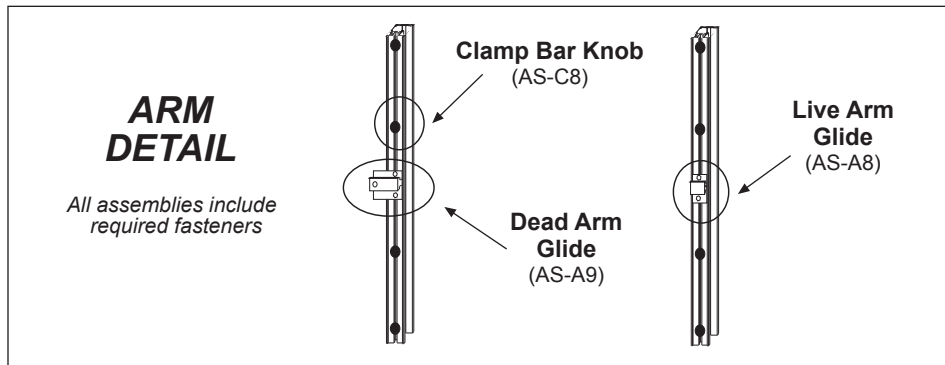

TopLine Banner Frame - 4 x 6 Model Replacement Parts Guide & Price List

Fastener Bags - Nuts Bolts & Screws

- Screw Bag - mount Legs to wall (Bag-01)
- Fasteners Bag - bolt Legs to Strongback (Bag-10)
- Fasteners Bag - bolt Leg Brackets to Leg (Bag-08)