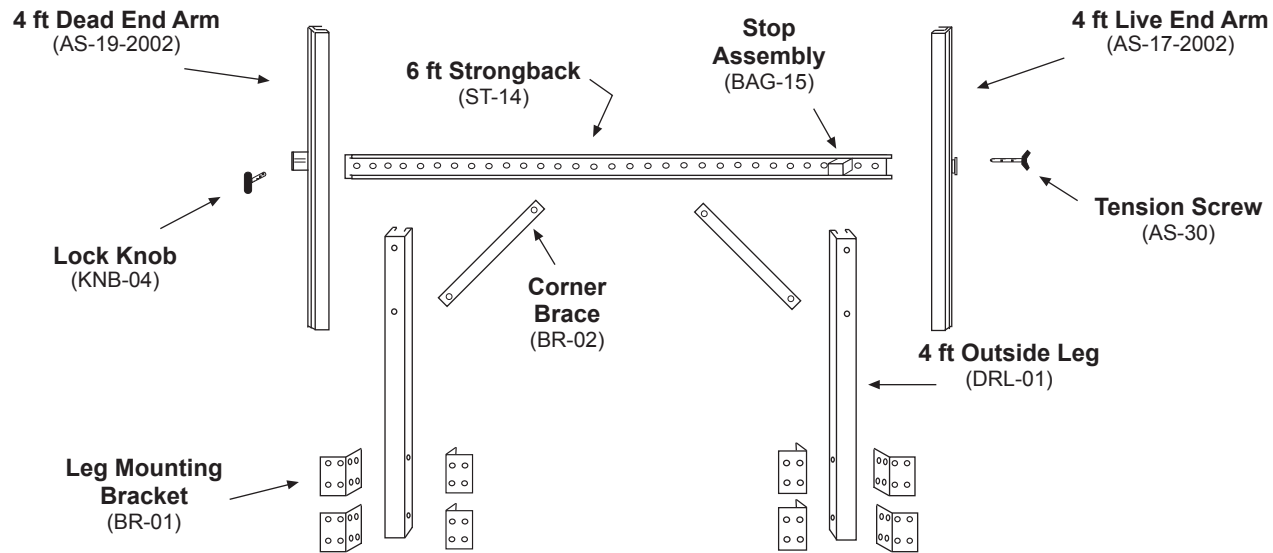

TopLine Banner Frame - 4 x 6 Model Replacement Parts Guide & Price List

Fastener Bags - Nuts Bolts & Screws

- Screw Bag - mount Legs to wall (Bag-01)
- Fasteners Bag - bolt Legs to Strongback (Bag-10)
- Fasteners Bag - bolt Leg Brackets to Leg (Bag-08)