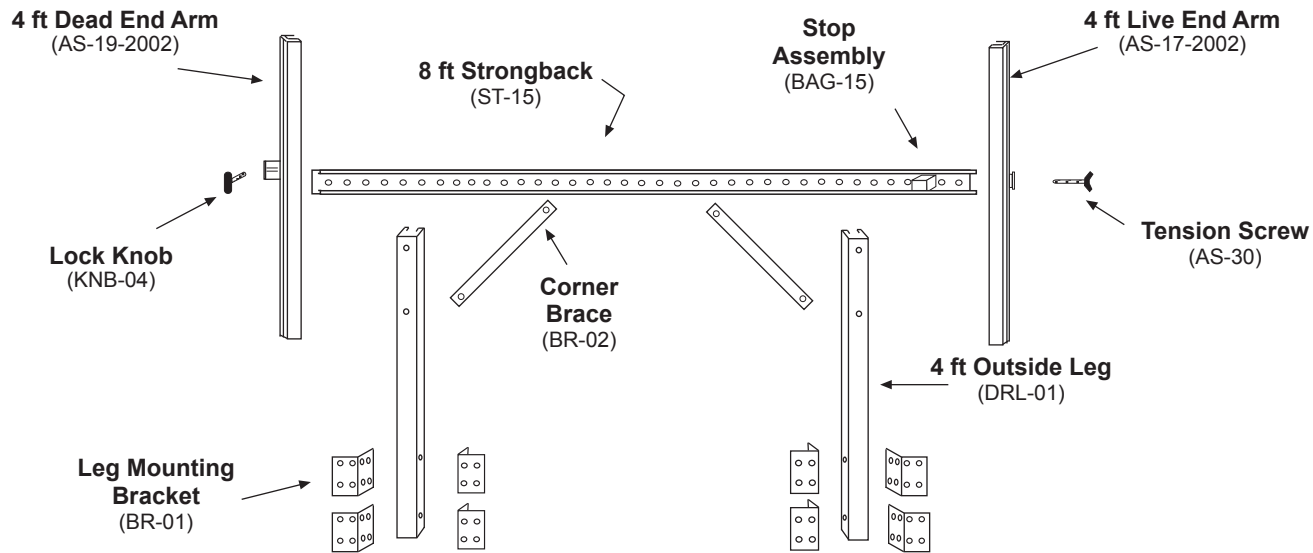

TopLine Banner Frame - 4 x 8 Model Replacement Parts Guide & Price List

Fastener Bags - Nuts Bolts & Screws

- Screw Bag - *mount Legs to wall (Bag-01)*
- Fasteners Bag - *bolt Legs to Strongback (Bag-10)*
- Fasteners Bag - *bolt Leg Brackets to Leg (Bag-08)*