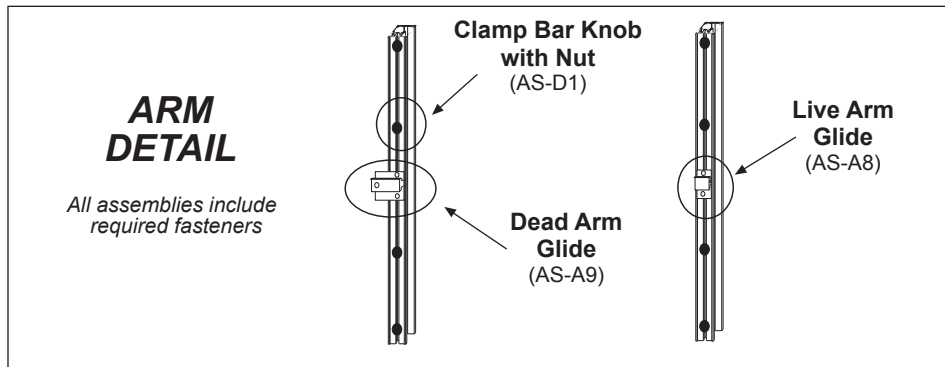

TopLine Banner Frame - 4 x 8 Model Replacement Parts Guide & Price List

Fastener Bags - Nuts Bolts & Screws

- Screw Bag - *mount Legs to wall (Bag-01)*
- Fasteners Bag - *bolt Legs to Strongback (Bag-10)*
- Fasteners Bag - *bolt Leg Brackets to Leg (Bag-08)*