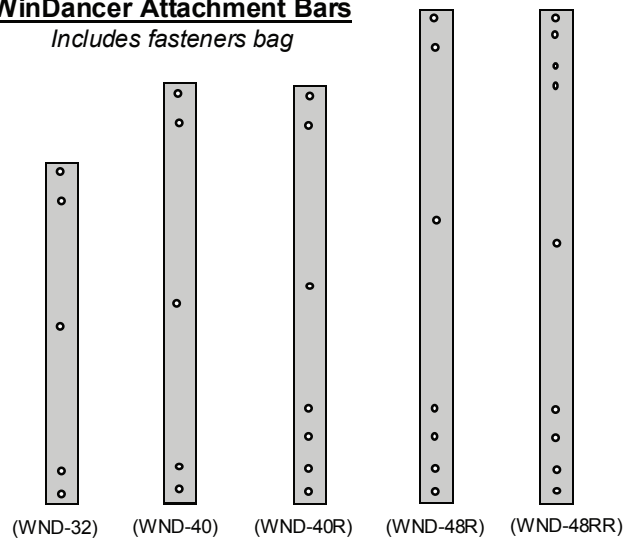

9 ft WinDancer Pole with Standard Roof Bracket P&B-1W – with WinDancer Attachment Bars Replacement Parts Guide

WinDancer Roof Pole and Accessories Bag (POL-1W)

Includes:
9 ft Pole (FAS-03)
Accessories Bag (Bag-W)

WinDancer Pole Accessories Bag (BAG-W)

Includes:
Top & Bottom De-furling Rings
Wing nuts, bolts, bolt covers
Pole Cap

9 ft WinDancer Roof Pole (FAS-03)

Includes pin & stop

Individual Components :

Cap for Pole (PL-08)
Top Defurling Ring w/Hdwre (FAS-A1)
Bottom Ring w/Hardware (FAS-A1)
12" channel Bracket (ST-13)
Bracket Nuts, Bolts & Screws (Bag-B)
Fasteners bags for bars (Bag-X)
(Bag-Y)
(Bag-Z)

WinDancer Attachment Bars

Includes fasteners bag

Bar Key :

WND-34 - holds (1) 32" high panel
WND-42 - holds (1) 40" high panel
WND-42R - holds (1) 40" panel plus (1) 8" rider
WND-48R - holds (1) 48" panel plus (1) 8" rider
WND-48RR - holds (1) 48" panel plus (2) 8" riders

12" Std Channel Bracket & Hardware (BKT-1)

Includes:
12" Channel Bracket (St-13)
2 ea Bolts, washers, square nuts,
and (6) Attachment screws (Bag-B)

To Order Call Toll-Free
1-800-386-9767

FAX: 410-641-1092 Int'l

410-641-1090 www.voxpopms.com