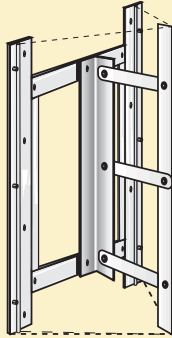

Dimensional Frame

3-D High Impact Wall Display

Project your message literally off the wall with our exclusive three-dimensional banner display. Expect off the wall results too! There is no denying the impact created by this innovative framework.

Perfect for Drive-thru campaigns to dramatically increase sales!

The Dimensional Frame system requires specially sewn banners. Sewing specifications are available from your Voxpop sales representative. Frames are available in 2 heights - 4ft or 6ft. Professional installation recommended.

Did you know?

The Dimensional Frame system was used system-wide by one national chain and its impact on sales was tracked. The result? This campaign was judged the single most effective ever in the entire chain's history.