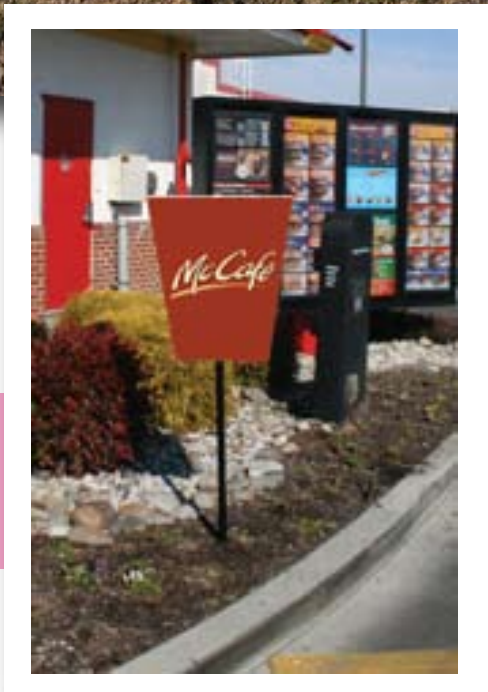

# LollyPOPS!

*Wind-activated ground displays*

*LollyPOPS are a simple and economical way to display coroplast signs or shapes with added advantages: the signs swivel with the wind to attract attention, and the sturdy mounting system ensures a professional looking overall display!*

*Stand out from the crowd with this new and unique P.O.P. display system from Voxpop.*

*Wind-activated swiveling action!*

- ✓ Unique display idea for coroplast POP
- ✓ Graphic swivels with the wind, attracting attention
- ✓ Great idea for die-cut shapes
- ✓ Simple no-tools installation and POP changes

**We don't make your P.O.P. We make it WORK!!!**

*LollyPOPS are perfect display vehicles for die-cut shapes!*